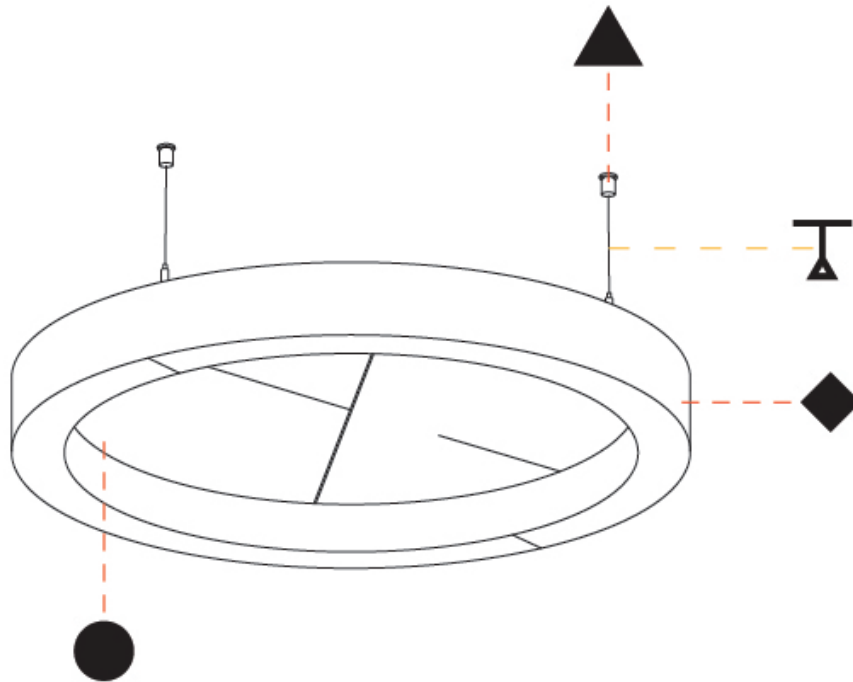

GLORIOUS SLIM ACOUSTIC SUSPENSION

A300728-

PROJECT _____

TYPE _____

SPECIFIER _____

QUANTITY _____

DATE _____

A